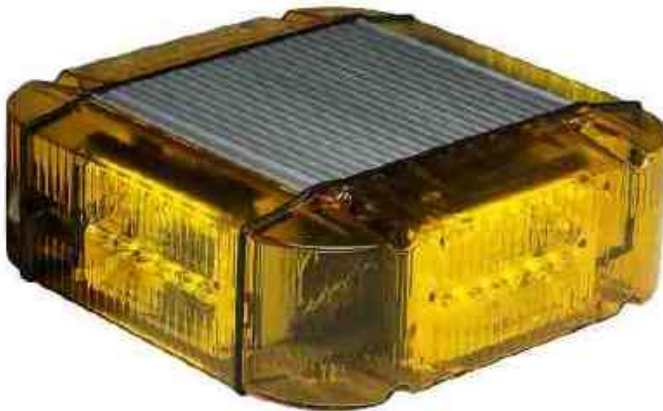

**HURRY!
FOR A LIMITED TIME!**

**45% DISCOUNT OFF OF LIST PRICE!
CALL TODAY!**

A **TBEI** BRAND
TRUCK BODIES & EQUIPMENT INTERNATIONAL, INC.
www.tbei.com

World class precision & performance in truck bodies & equipment.